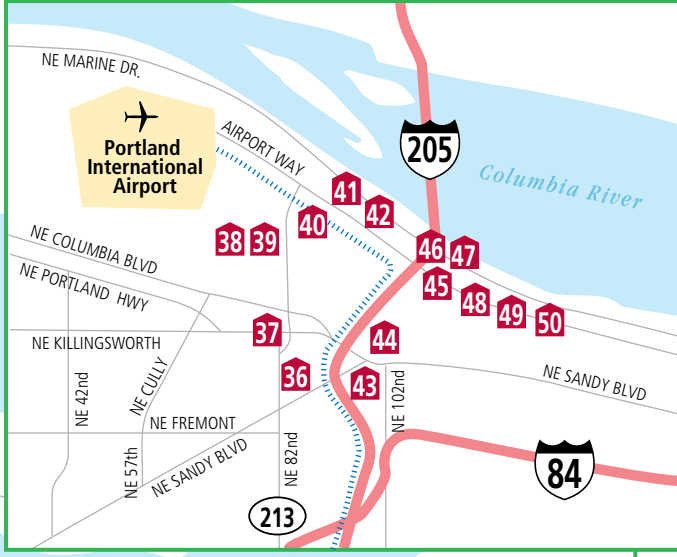

SHOPPING

- 1 Jantzen Beach SuperCenter
- 2 Lloyd Center mall
- 3 The Galleria
- 4 Nordstrom (downtown)
- 5 Pioneer Place Shopping Center
- 6 Saks Fifth Avenue
- 7 Columbia Sportswear

ATTRACTIONS

- Portland Oregon Information Center, located in Pioneer Courthouse Square
- 1 Portland Classical Chinese Garden
- 2 Powell's City of Books
- 3 Japanese American Historical Plaza
- 4 Niketown
- 5 Portland Art Museum
- 6 Oregon History Center
- 7 Portland Saturday Market
- 8 RiverPlace Marina
- 9 Oregon Museum of Science & Industry/ USS Blueback
- 10 American Advertising Museum

HOTELS

Downtown & Lloyd Center

- | | |
|---|--|
| 1 Doubletree Portland – Lloyd Center | 14 The Benson |
| 2 Radisson Hotel Portland | 15 Hotel Vintage Plaza |
| 3 Courtyard by Marriott – Portland/Lloyd Center | 16 Marriott City Center |
| 4 Holiday Inn Convention Center | 17 Westin Portland |
| 5 Residence Inn by Marriott – Portland | 18 The Governor Hotel |
| 6 Hawthorn Inn & Suites | 19 Mallory Hotel |
| 7 Best Western Inn at the Convention Center | 20 Paramount Hotel |
| 8 Ramada Inn at the Rose Quarter | 21 The Heathman Hotel |
| 9 Red Lion Inn Coliseum | 22 The Hilton Portland & Executive Tower |
| 10 Embassy Suites – Portland Downtown | 23 Days Inn City Center |
| 11 Four Points Sheraton | 24 Marriott Downtown on the Waterfront |
| 12 5th Avenue Suites | 25 RiverPlace Hotel |
| 13 Imperial Best Western Hotel | 26 Doubletree Portland – Downtown |
| | 27 Residence Inn RiverPlace |

15 minutes
Portland International Airport

10 minutes
Oregon Convention Center

Portland Oregon Information Center, located in Pioneer Courthouse Square